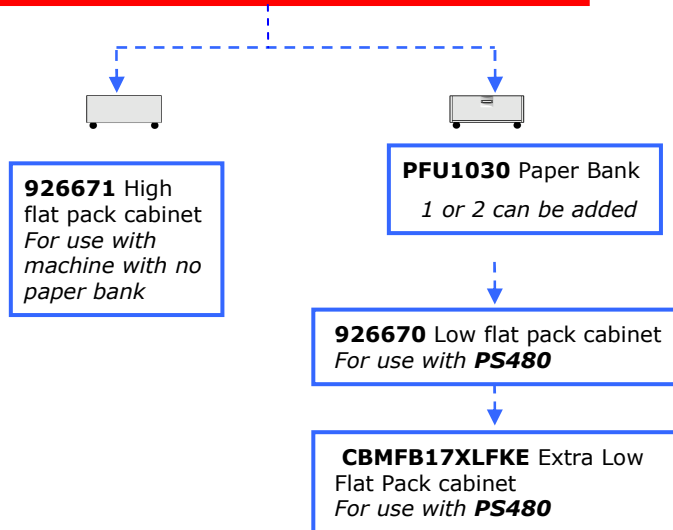

Version 1. Last updated 3th February, 2011

Digital Product