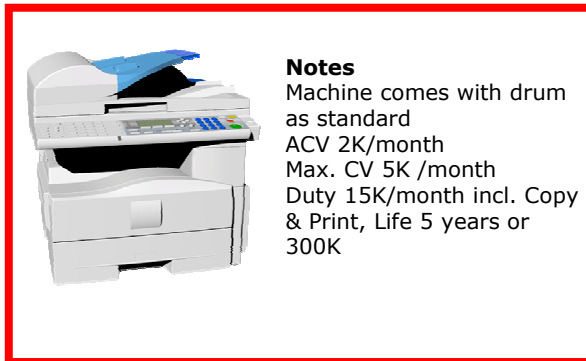

MP 201/F/SPF

Stella C4.5, 20cpm

ARDF is standard on MP201F/SPF
Duplex is standard on all models

Other Options

COUNTTYPEA Counter Interface Unit Type A
ACCEHANDLEC Accessibility Handle Type C

Options

DIF2018PAR IEEE 1284 Type A Parallel Multi-fit
GIGETHYPA Ethernet
IEEE80.211G IEEE80.211G Type P
IEEE802.11AG IEEE802.11A/G Wireless LAN
SCANTOSDUSB USB2.0/SD Slot Type B
VMCARDL VM Card Type L
HDDTYPE171 Hard Disk Option Type 201
UNICODESAP1 SAP1 Fontpack 1 licence
UNICODESAP10 SAP10 Fontpack 10 licenses
UNICODESAP100 SAP100 Fontpack 100 Licenses
RCG Remote Communication gate

Notes

Machine comes with drum as standard
ACV 2K/month
Max. CV 5K /month
Duty 15K/month incl. Copy & Print, Life 5 years or 300K

Consumables

DT415BLK Toner Bottle 230g
Yield 7K copies A4 @ 6%

DMU25 Photoconductor Unit
Yield 45K copies A4 @ 6%